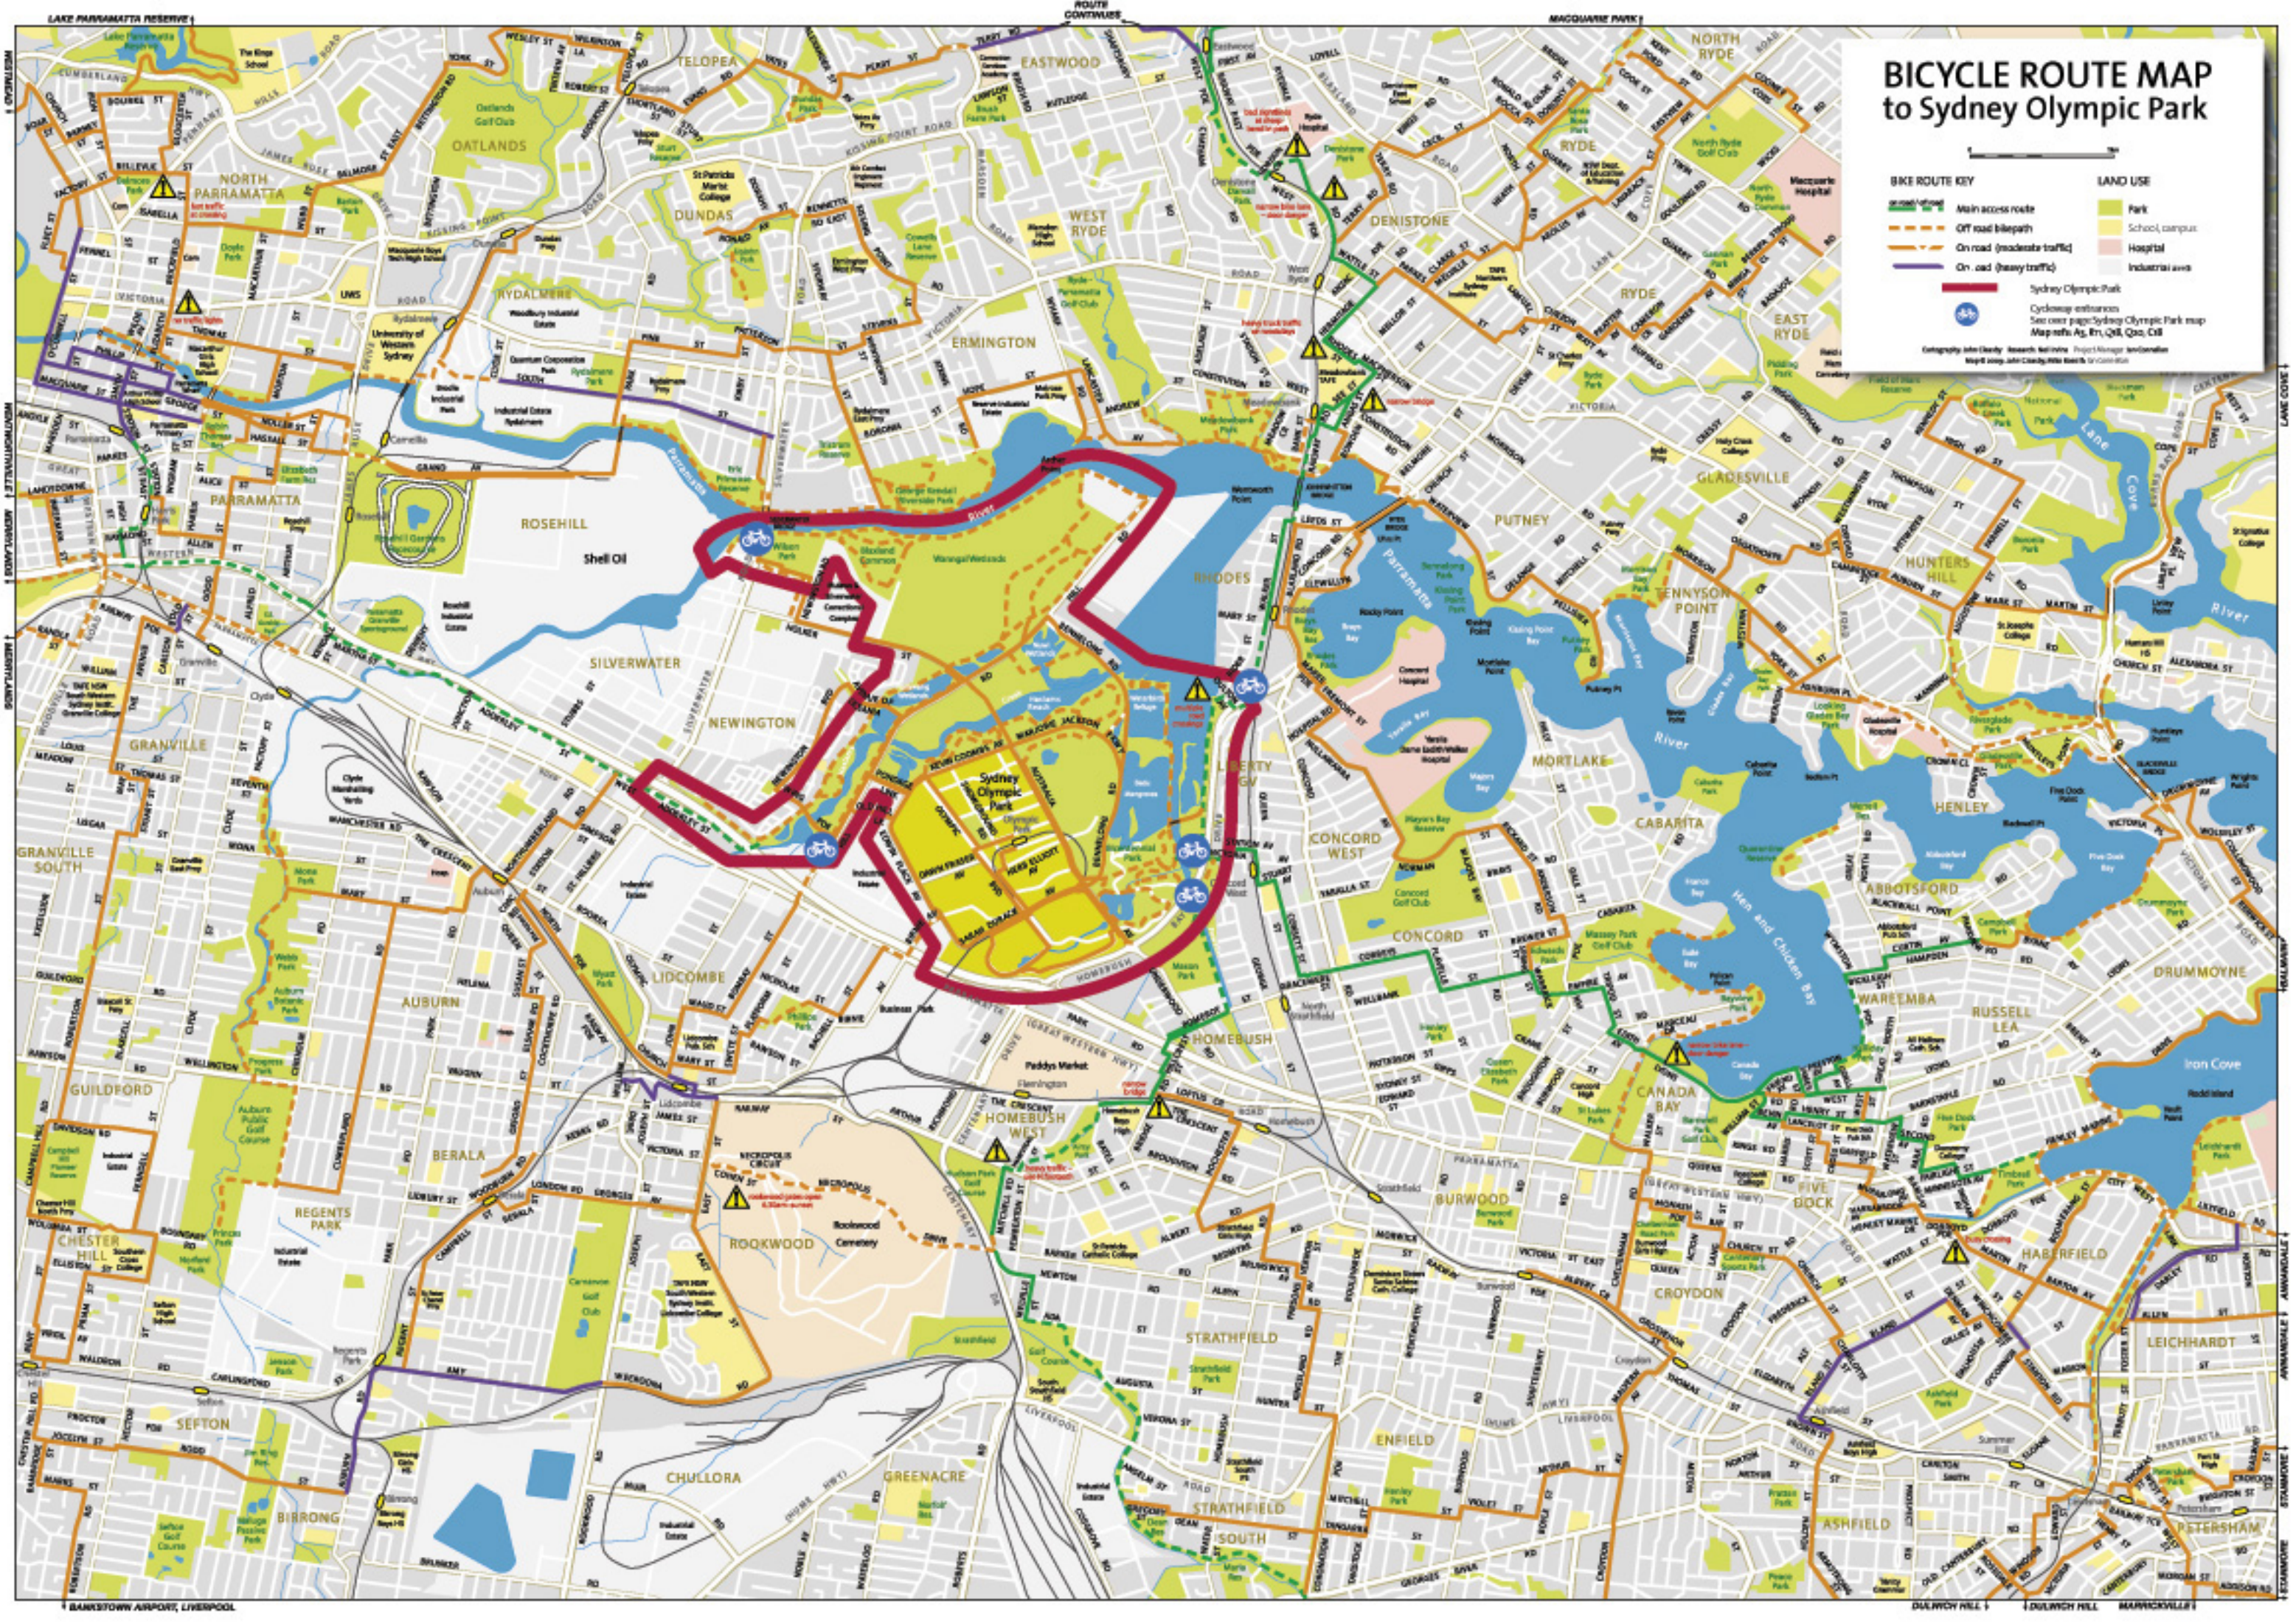

BICYCLE ROUTE MAP to Sydney Olympic Park

BIKE ROUTE KEY

- Main access route
- Off road bikepath
- On road (moderate traffic)
- On road (heavy traffic)

LAND USE

- Park
- School, campus
- Hospital
- Industrial area

Sydney Olympic Park

Cyclingway entrances
See our page Sydney Olympic Park map
MapInfo AG, En, Q&A, Q&C, C&I

Geography Info, Sydney, Australia, Project Manager, Australia
Map © 2000 MapInfo, Australia, Sydney, Australia

1 O'RYEN
2 TAVOLARA
3 BENTLEY
4 BANKSTOWN AIRPORT, LIVERPOOL

ROUTE CONTINUED
MACQUARIE PARK
NORTH RYDE
RYDE
EAST RYDE
GLADESVILLE
HUNTERS HILL
HUNTER HILL
MORTLAKE
CONCORD WEST
CONCORD
CANADA BAY
BURWOOD
CROYDON
HABERFIELD
LEIGHARDT
PETERSHAM
ANNANDALE
STANMORE
SCARBOROUGH

DIALWICH HILL
DIALWICH HILL
MANNICKVILLE